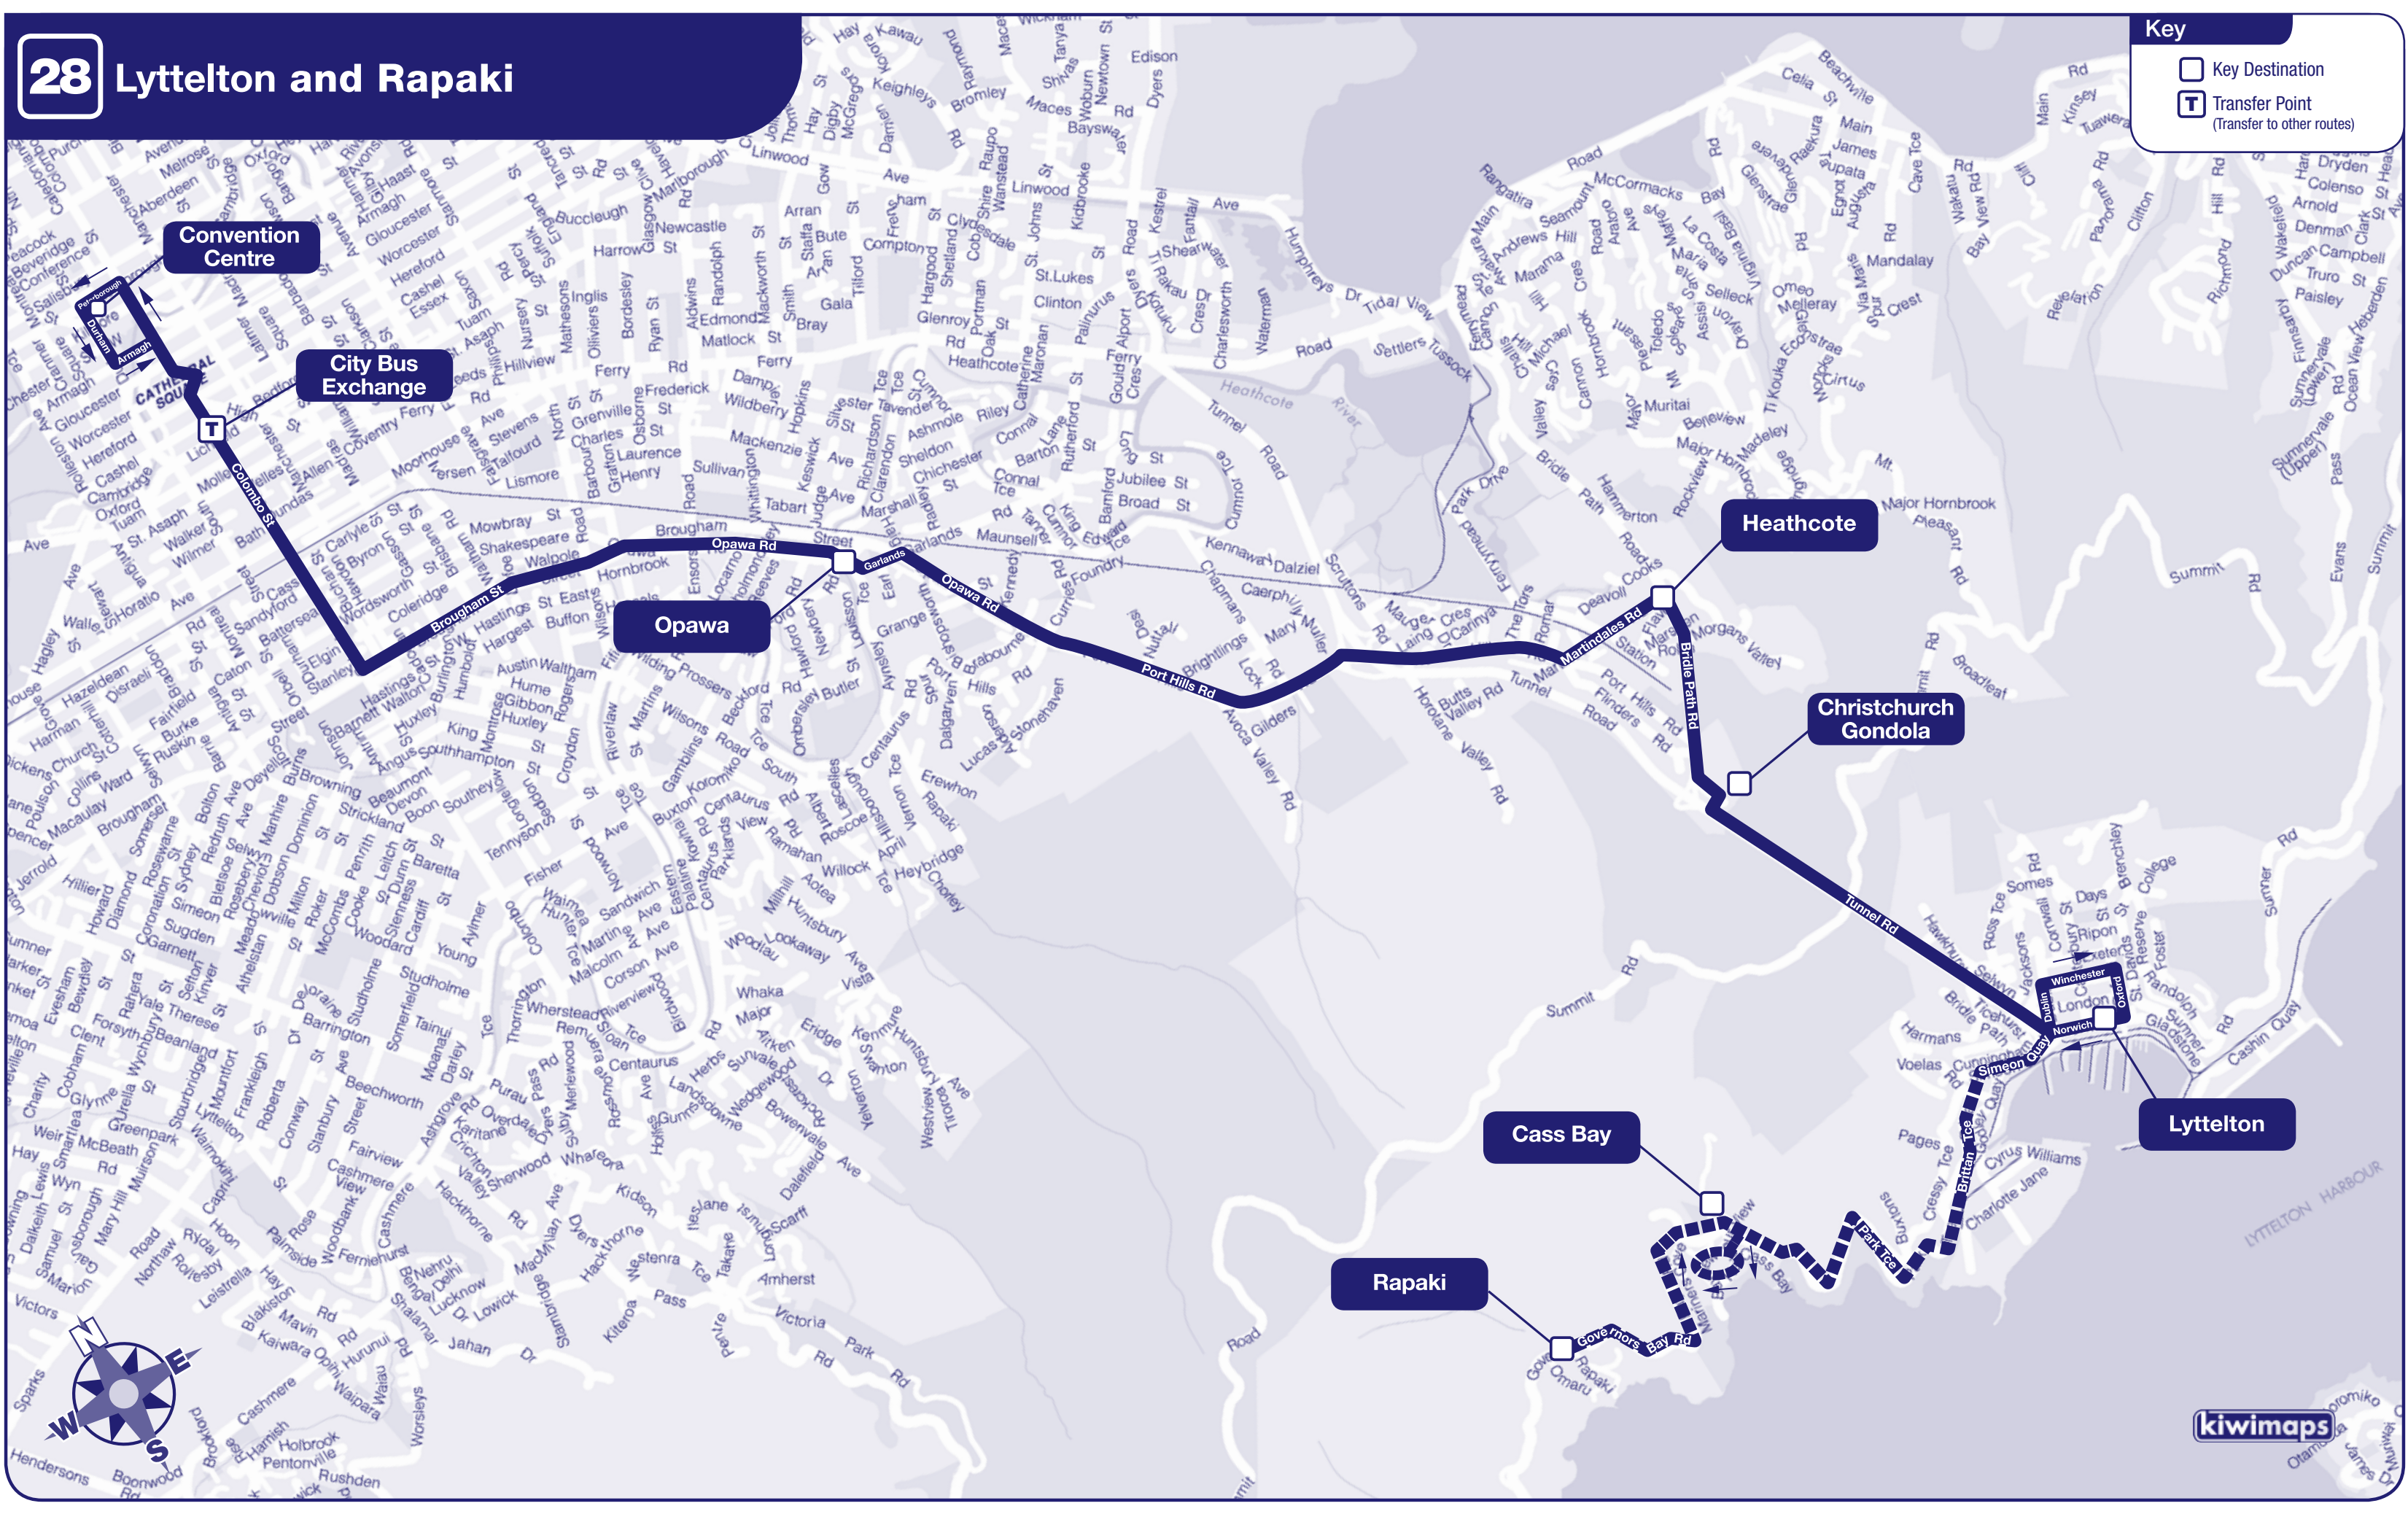

28 Lyttelton and Rapaki

Key

- Key Destination
- T Transfer Point (Transfer to other routes)

Convention Centre

City Bus Exchange

Opawa

Heathcote

Christchurch Gondola

Lyttelton

Cass Bay

Rapaki