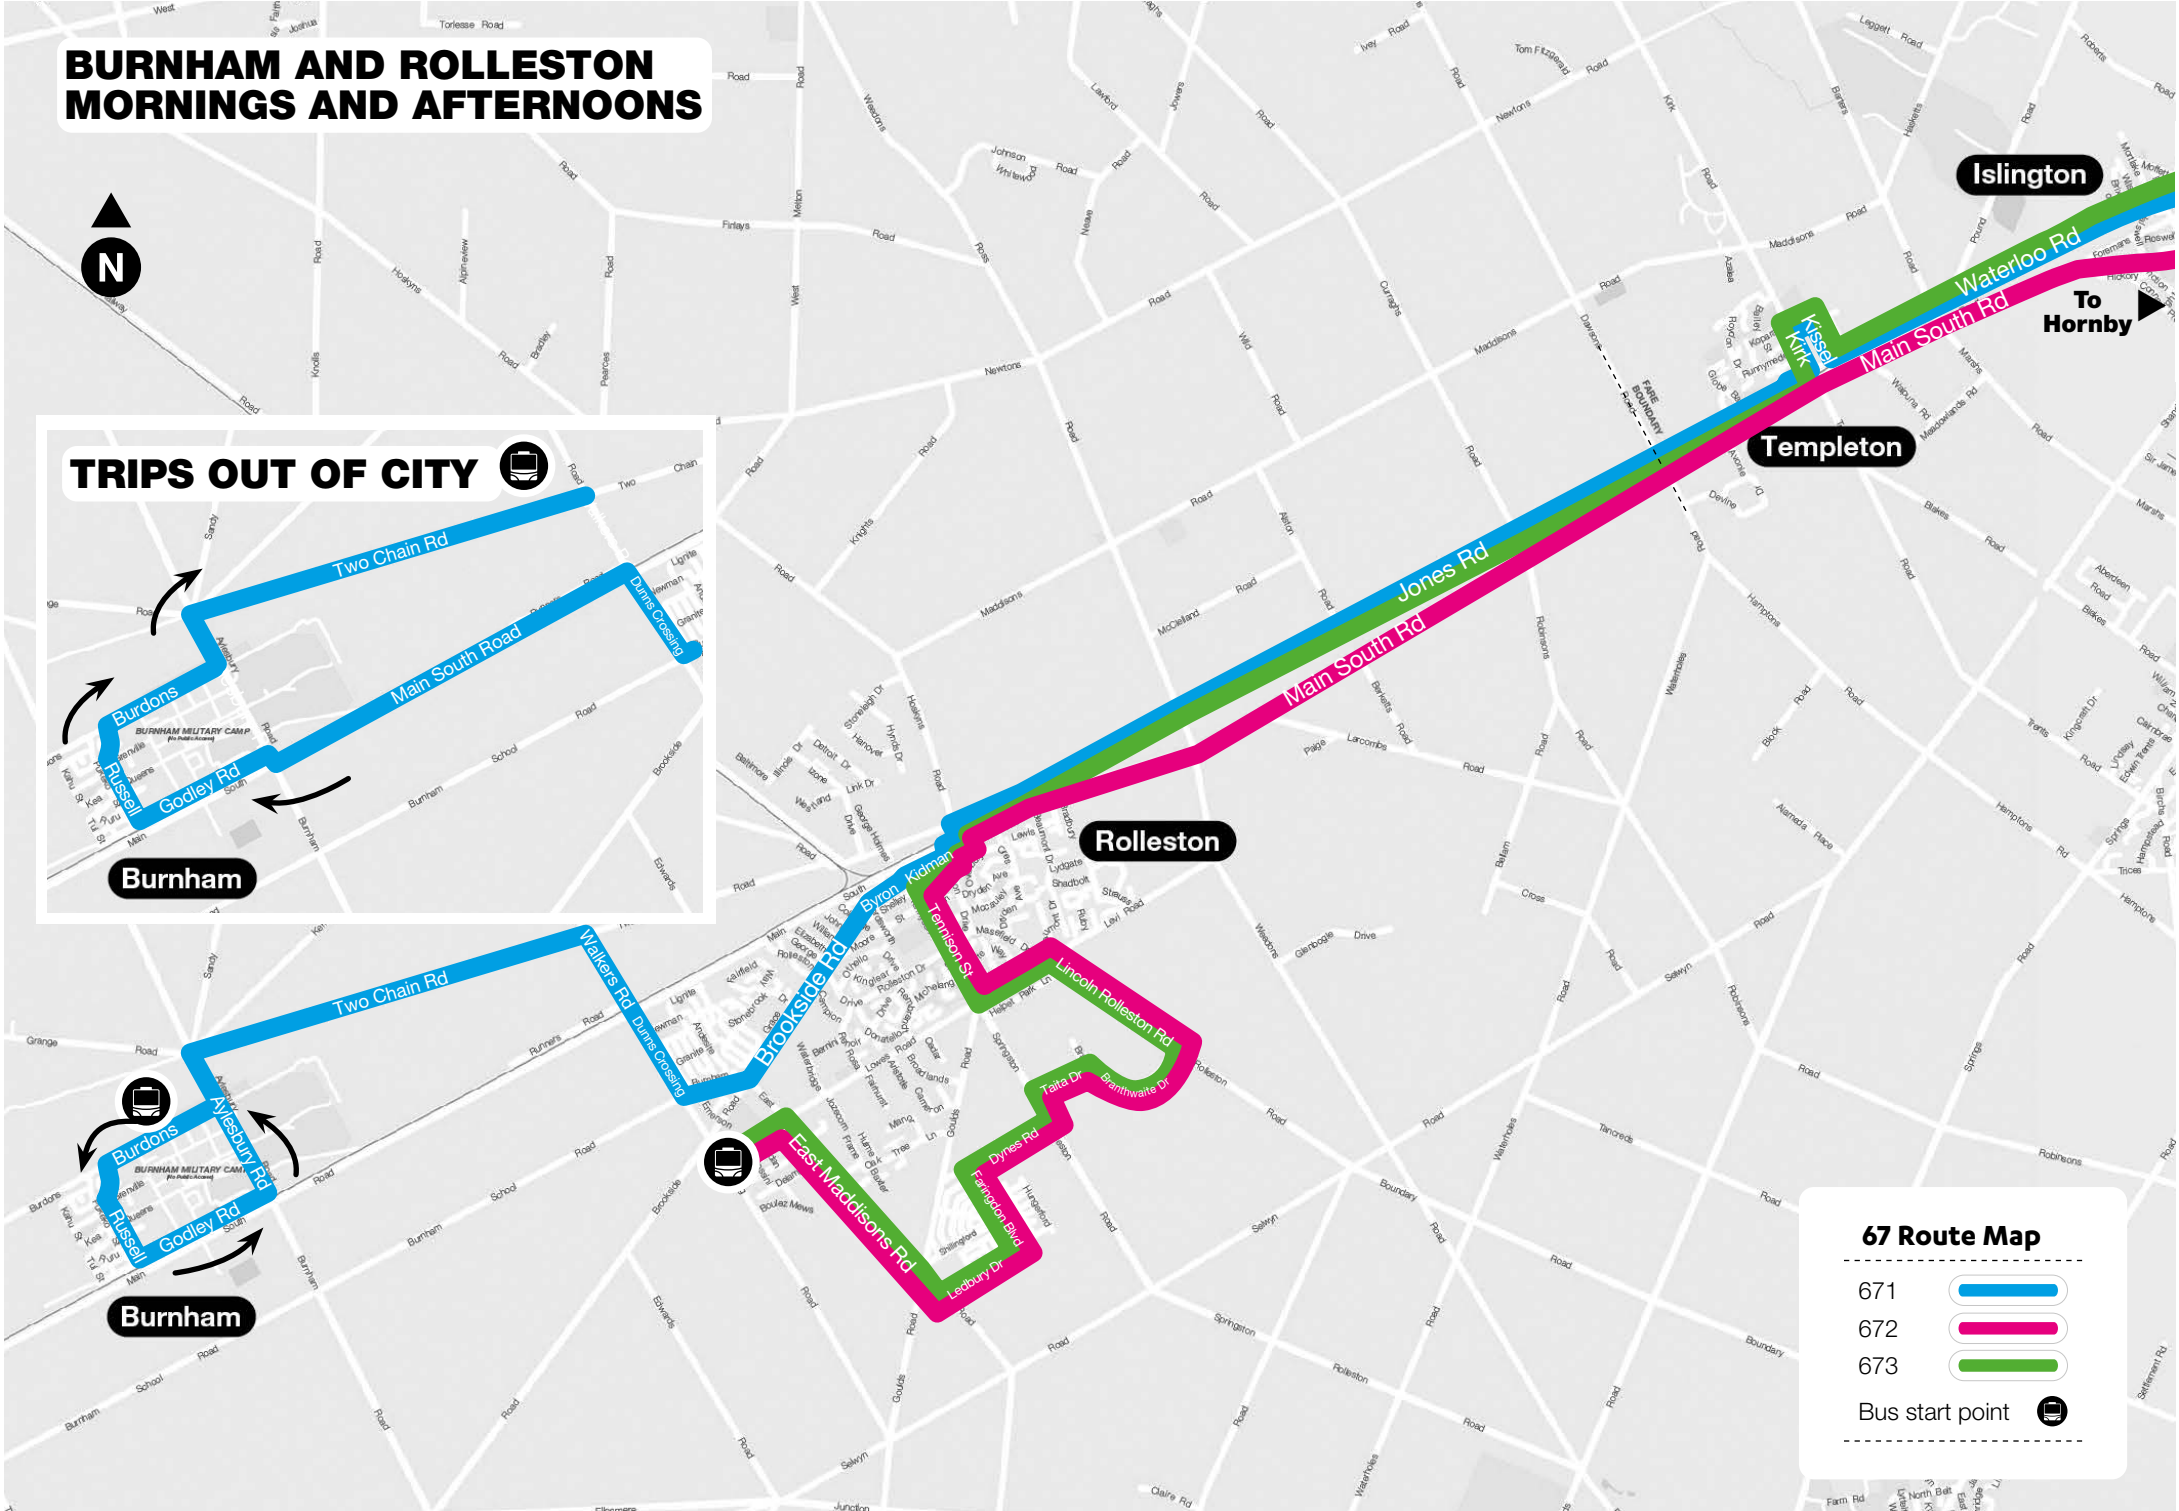

Students travelling from Hornby High School can take route 5 (Yellow Line) service from the Hub Hornby to travel home.

672 Rolleston To Upper Riccarton

| Morning Trip | Mon-Fri |
|-----------------------------------|---------|
| Lowes Rd (Brookside Park) | 7.20am |
| Faringdon Centre (Faringdon Blvd) | 7.25am |
| Branthwaite Drive | 7.30am |
| Kidman St (Rolleston)* | 7.40am |
| Riccarton High School | 8.15am |
| Villa Maria College | 8.20am |
| Kirkwood Intermediate | 8.30am |

Kirkwood Intermediate students can use the 673 service from Riccarton Rd in the afternoons to travel home.

673 Upper Riccarton To Rolleston

| Afternoon Trip Only | Mon-Fri |
|--|---------|
| Riccarton Rd near Bartlett St | 3.00pm |
| Kirkwood Intermediate (Riccarton Rd near Paeroa St) | 3.10pm |
| Hornby | 3.25pm |
| Templeton | 3.35pm |
| Kidman St (Rolleston) | 3.50pm |
| Branthwaite Drive | 4.00pm |
| Faringdon Centre (Lansdowne Way) | 4.05pm |
| Lowes Rd (Brookside Park) | 4.10pm |

Rolleston

To Hornby

67 Route Map

671 

672 

673 

Bus start point 

MORNING TRIPS INTO CITY

AFTERNOON TRIPS OUT OF CITY

67 Route Map

- 671
- 672
- 673
- Schools