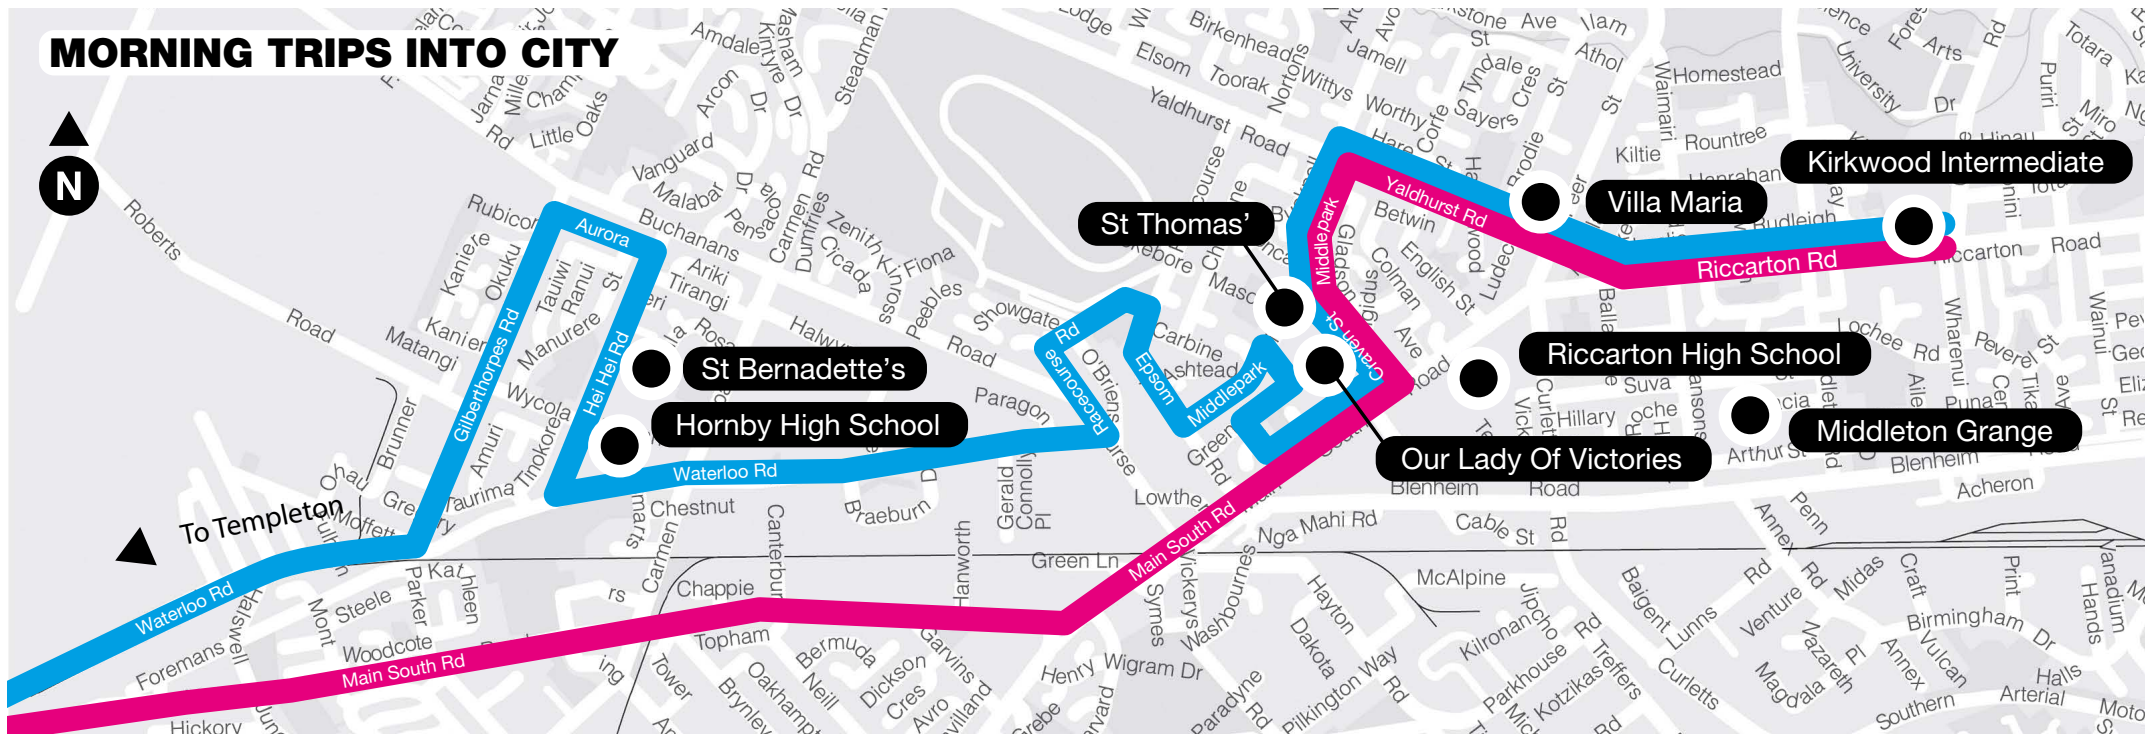

Students travelling from Hornby High School can take route 5 (Yellow Line) service from the Hub Hornby to travel home.

672 Rolleston To Upper Riccarton

| Morning Trip | Mon-Fri |
|-----------------------------------|---------|
| Lowes Rd (Brookside Park) | 7.20am |
| Faringdon Centre (Faringdon Blvd) | 7.25am |
| Branthwaite Drive | 7.30am |
| Kidman St (Rolleston)* | 7.40am |
| Riccarton High School | 8.15am |
| Villa Maria College | 8.20am |
| Kirkwood Intermediate | 8.30am |

Kirkwood Intermediate students can use the 673 service from Riccarton Rd in the afternoons to travel home.

673 Upper Riccarton To Rolleston

| Afternoon Trip Only | Mon-Fri |
|--|---------|
| Riccarton Rd near Bartlett St | 3.00pm |
| Kirkwood Intermediate (Riccarton Rd near Paeroa St) | 3.10pm |
| Hornby | 3.25pm |
| Templeton | 3.35pm |
| Kidman St (Rolleston) | 3.50pm |
| Branthwaite Drive | 4.00pm |
| Faringdon Centre (Lansdowne Way) | 4.05pm |
| Lowes Rd (Brookside Park) | 4.10pm |

Rolleston

To Hornby

67 Route Map

671 

672 

673 

Bus start point 

MORNING TRIPS INTO CITY

AFTERNOON TRIPS OUT OF CITY

67 Route Map

- 671
- 672
- 673
- Schools