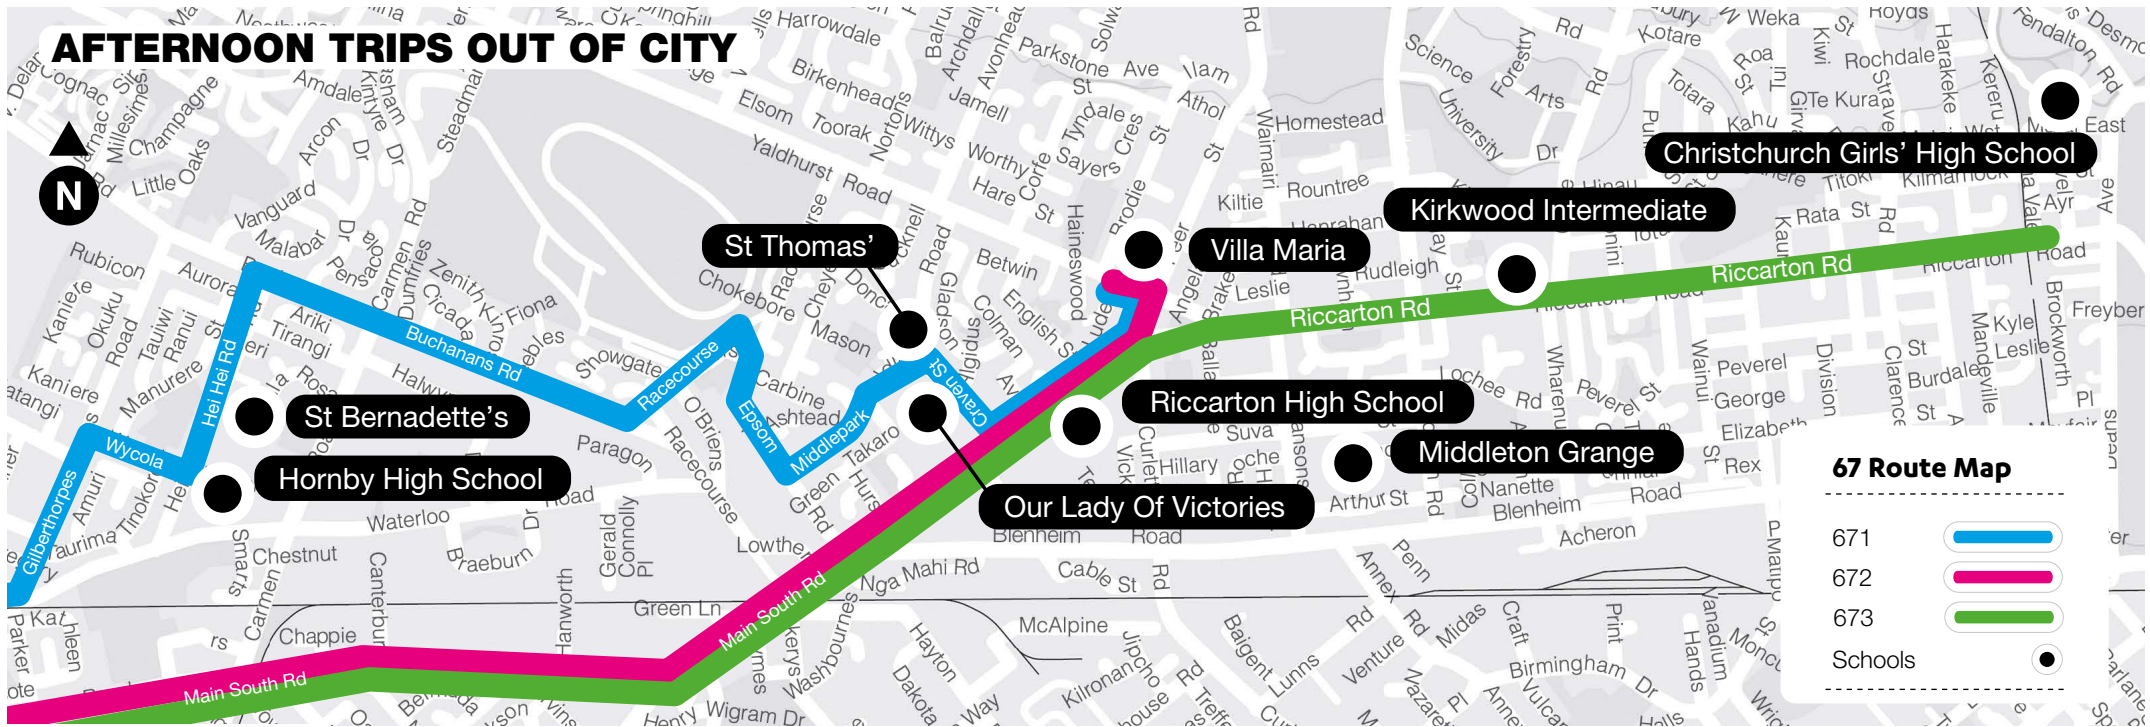

Students travelling from Hornby High School can take route 5 (Yellow Line) service from the Hub Hornby to travel home.

672 Rolleston To Upper Riccarton

| Morning Trip | Mon-Fri |
|-----------------------------------|---------|
| Lowes Rd (Brookside Park) | 7.20am |
| Faringdon Centre (Faringdon Blvd) | 7.25am |
| Branthwaite Drive | 7.30am |
| Kidman St (Rolleston)* | 7.40am |
| Riccarton High School | 8.15am |
| Villa Maria College | 8.20am |
| Kirkwood Intermediate | 8.30am |

Kirkwood Intermediate students can use the 673 service from Riccarton Rd in the afternoons to travel home.

673 Upper Riccarton To Rolleston

| Afternoon Trip Only | Mon-Fri |
|--|---------|
| Riccarton Rd near Bartlett St | 3.00pm |
| Kirkwood Intermediate (Riccarton Rd near Paeroa St) | 3.10pm |
| Hornby | 3.25pm |
| Templeton | 3.35pm |
| Kidman St (Rolleston) | 3.50pm |
| Branthwaite Drive | 4.00pm |
| Faringdon Centre (Lansdowne Way) | 4.05pm |
| Lowes Rd (Brookside Park) | 4.10pm |

Rolleston

To Hornby

67 Route Map

671 

672 

673 

Bus start point 

MORNING TRIPS INTO CITY

AFTERNOON TRIPS OUT OF CITY

67 Route Map

- 671
- 672
- 673
- Schools