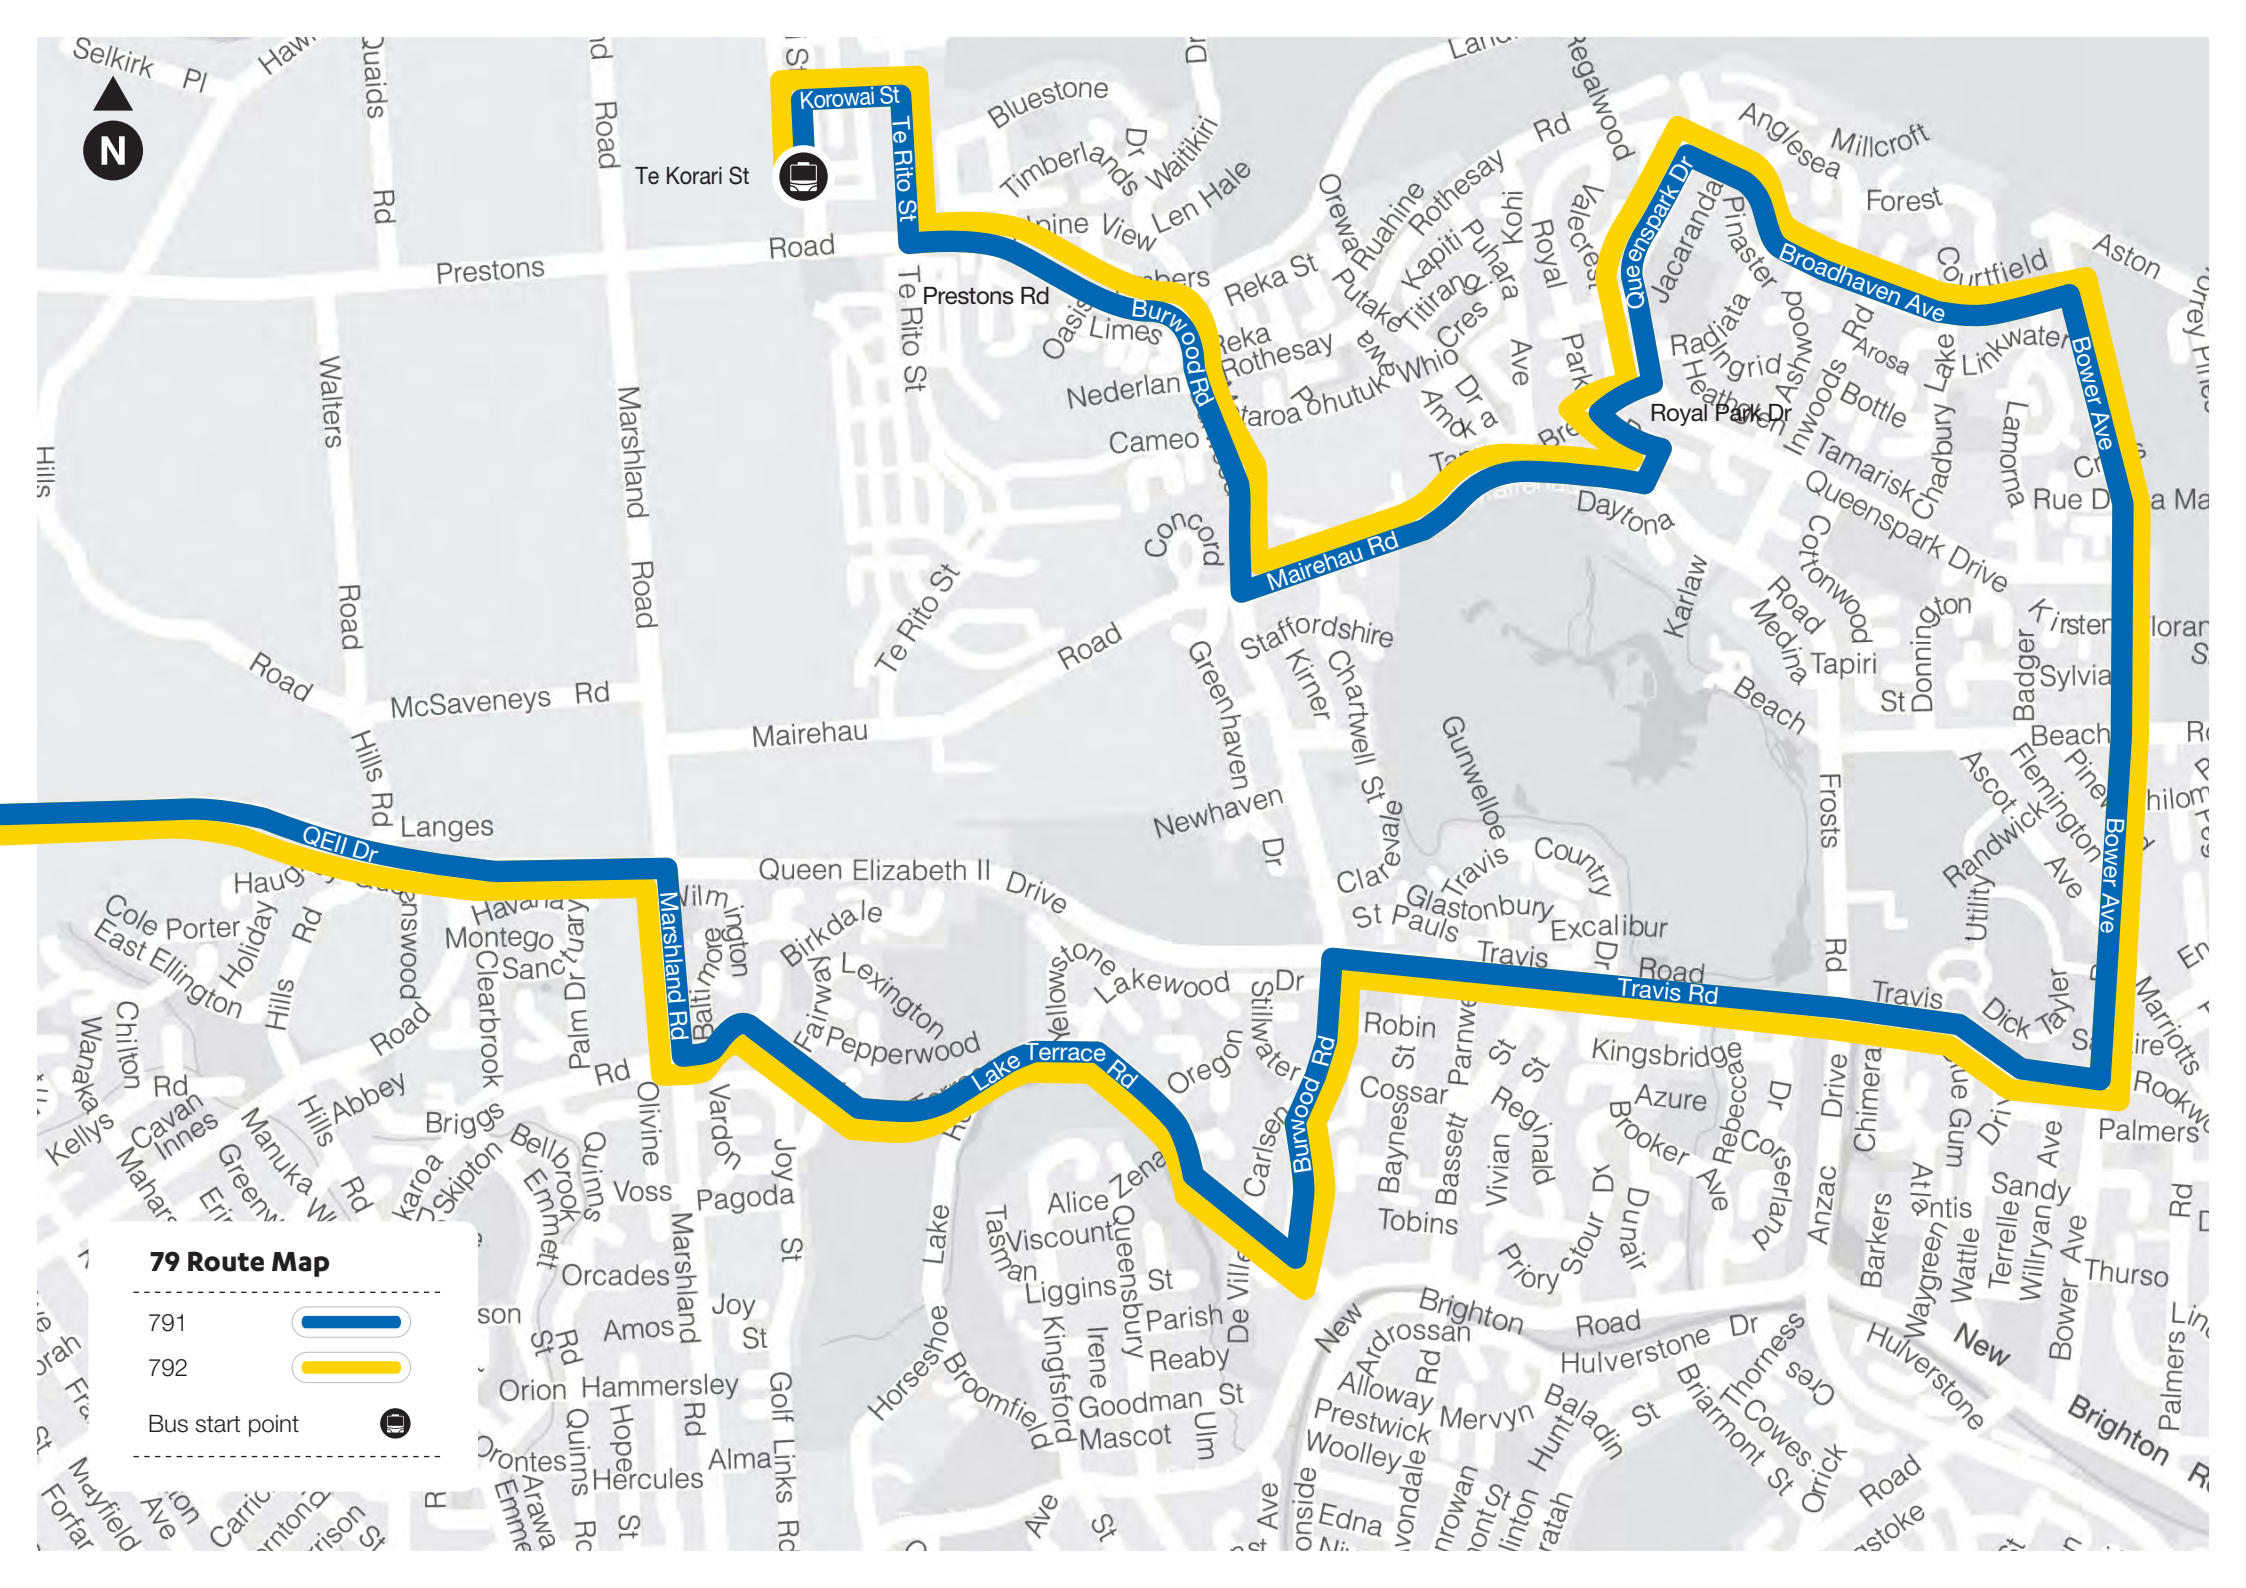

### 791 Parklands to St Bede's College, Papanui High School and Burnside High School

Morning Trip	Mon only	T/W/Th/F	Afternoon Trip	M/T/Th/F	Wed only
Te Korari St	7.25am	7.05am	Burnside High School	2.50pm	2.40pm
Burwood Rd (near Rothesay St)	7.28am	7.08am	Papanui High School	2.58pm	2.48pm
Burwood Hospital	7.30am	7.10am	St Bede's College	3.03pm	2.53pm
St Bede's College	8.08am	7.48am	Burwood Hospital	3.32pm	3.22pm
Papanui High School	8.12am	7.52am	Burwood Rd (near Rothesay St)	3.34pm	3.24pm
Burnside High School	8.22am	8.03am	Te Korari St	3.37pm	3.27pm

### 792 Parklands to Marian College

Morning Trip	M/T/Th/F	Wed only	Afternoon Trip	M/T/Th	Wed only	Fri only
Te Korari St	7.35am	7.55am	Marian College (Northcote Rd near Lydia St)	3.10pm	2.40pm	2.50pm
Burwood Rd (near Rothesay St)	7.38am	7.58am	Lake Terrace Rd	3.27pm	2.57pm	3.07pm
Burwood Hospital	7.40am	8.00am	Burwood Hospital	3.50pm	3.10pm	3.20pm
Lake Terrace Rd	8.05am	8.25am	Burwood Rd (near Rothesay St)	3.52pm	3.12pm	3.22pm
Marian College	8.20am	8.40am	Te Korari St	3.55pm	3.15pm	3.25pm

### Need help?

Give us a call on 366 88 55  
or visit [metro.co.nz](https://metro.co.nz)

**79 Route Map**

791 

792 

Bus start point 

**79 Route Map**

---

791 

792 

Bus start point 

---