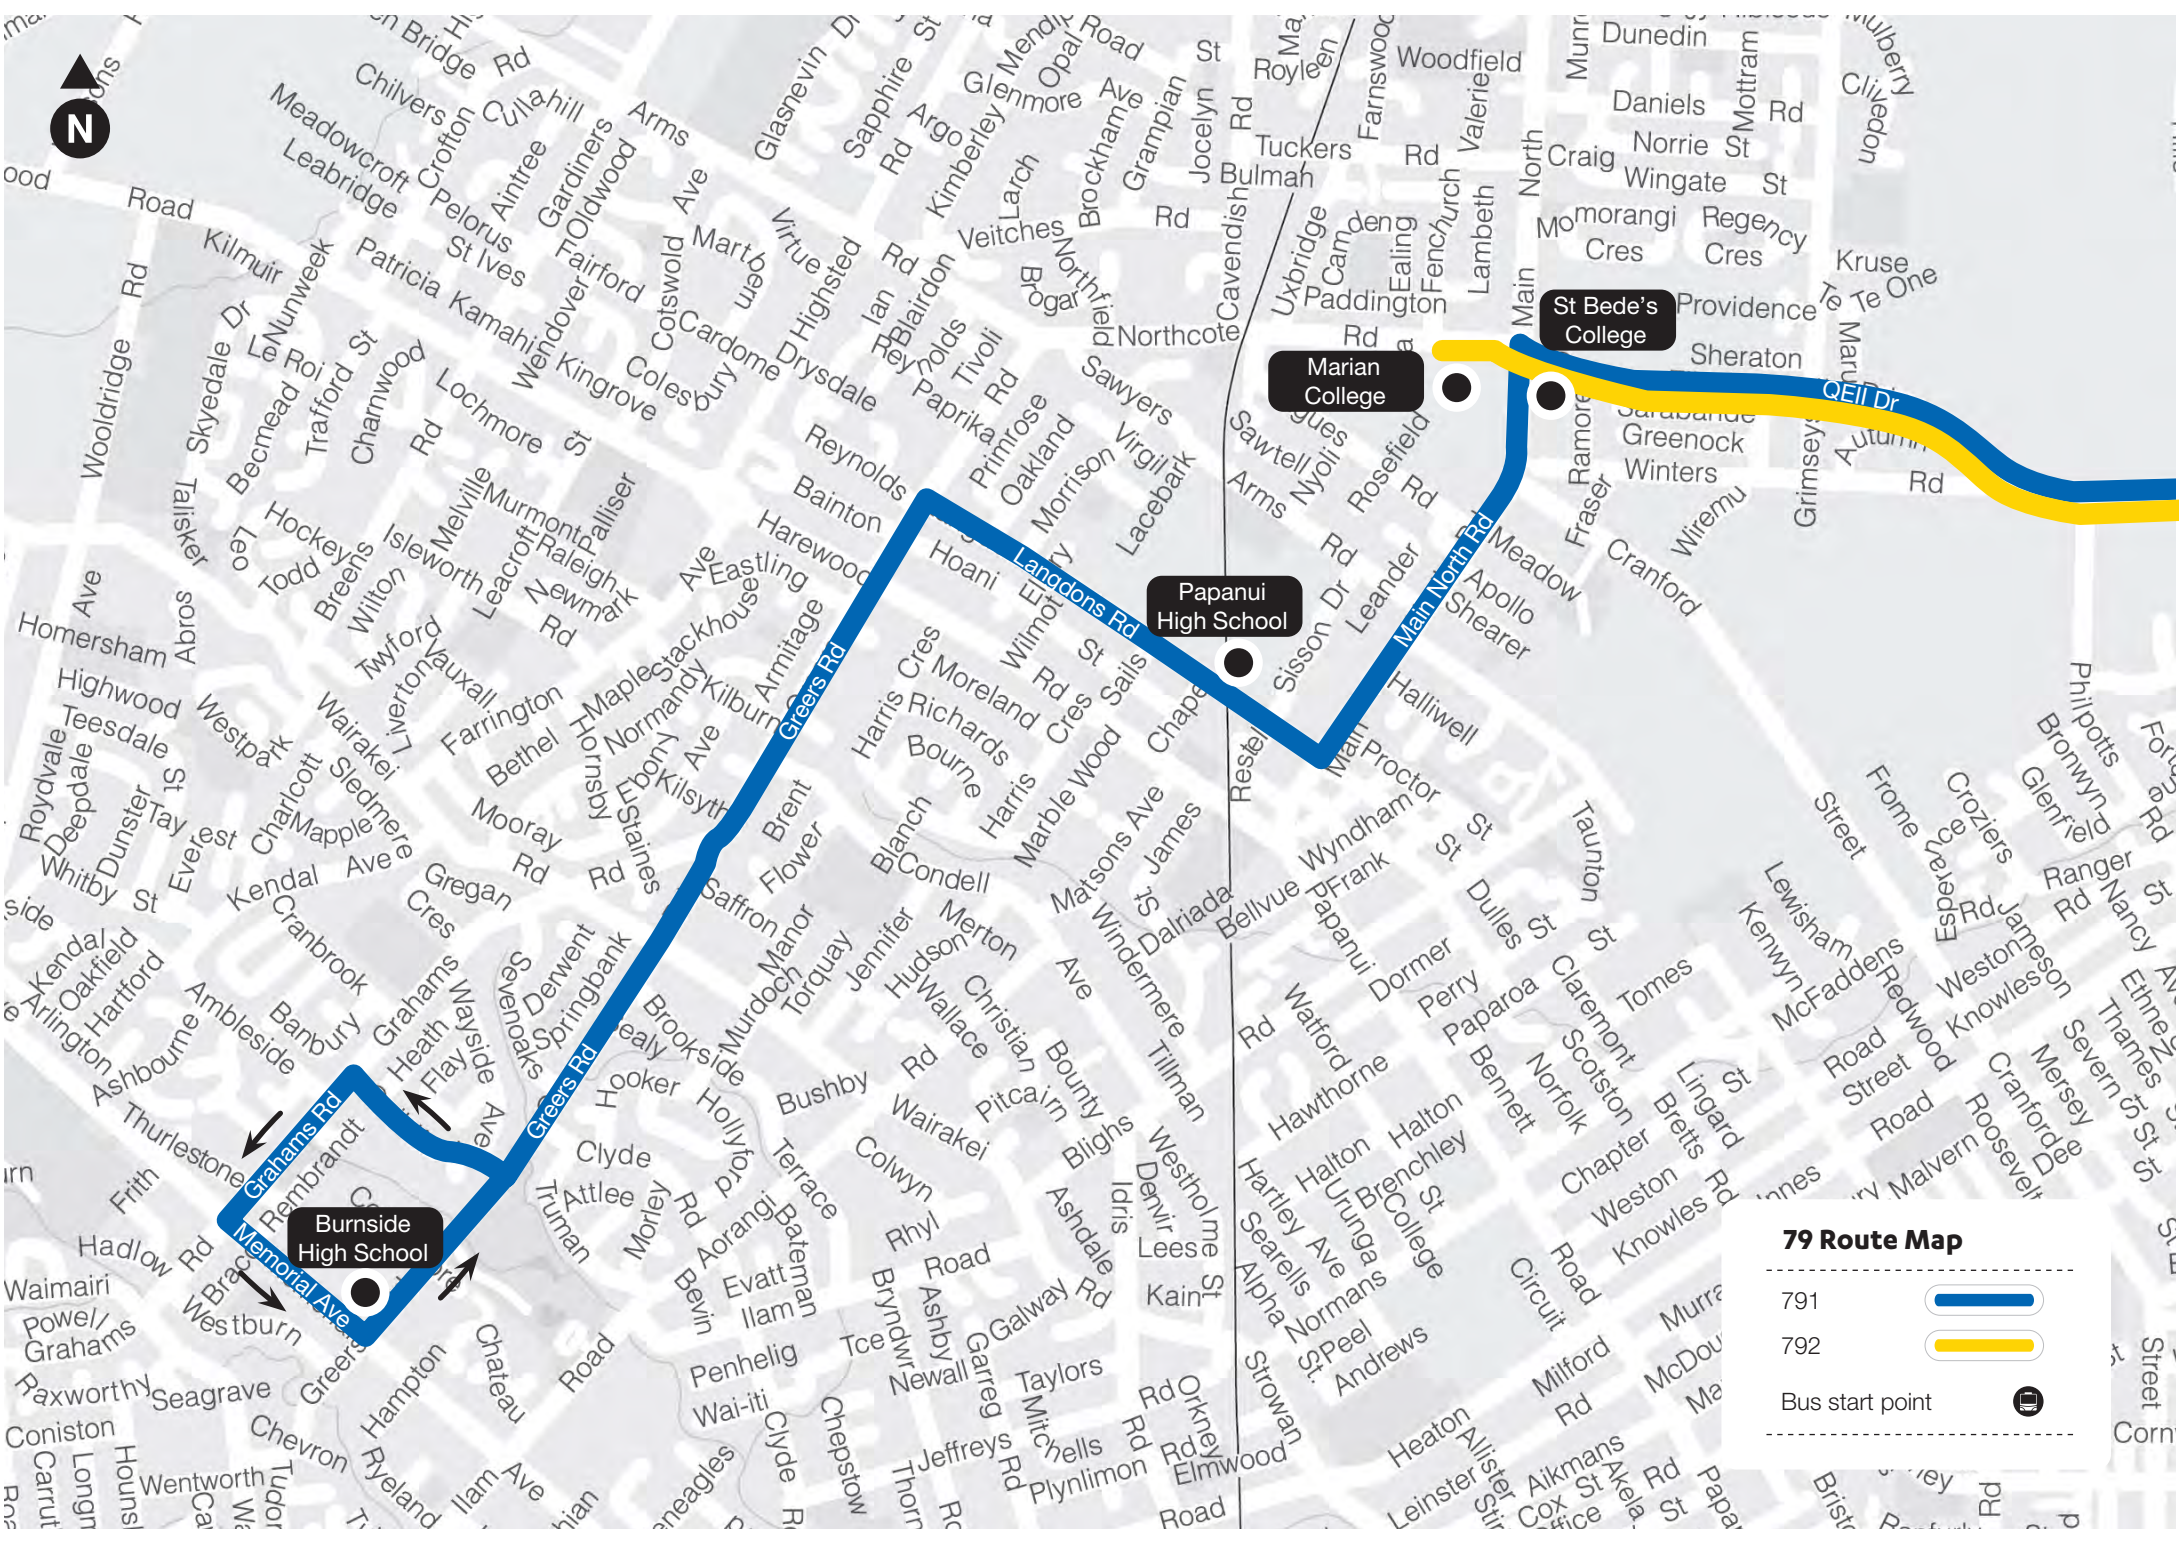

### 791 Parklands to St Bede's College, Papanui High School and Burnside High School

Morning Trip	Mon only	T/W/Th/F	Afternoon Trip	M/T/Th/F	Wed only
Te Korari St	7.25am	7.05am	Burnside High School	2.50pm	2.40pm
Burwood Rd (near Rothesay St)	7.28am	7.08am	Papanui High School	2.58pm	2.48pm
Burwood Hospital	7.30am	7.10am	St Bede's College	3.03pm	2.53pm
St Bede's College	8.08am	7.48am	Burwood Hospital	3.32pm	3.22pm
Papanui High School	8.12am	7.52am	Burwood Rd (near Rothesay St)	3.34pm	3.24pm
Burnside High School	8.22am	8.03am	Te Korari St	3.37pm	3.27pm

### 792 Parklands to Marian College

Morning Trip	M/T/Th/F	Wed only	Afternoon Trip	M/T/Th	Wed only	Fri only
Te Korari St	7.35am	7.55am	Marian College (Northcote Rd near Lydia St)	3.10pm	2.40pm	2.50pm
Burwood Rd (near Rothesay St)	7.38am	7.58am	Lake Terrace Rd	3.27pm	2.57pm	3.07pm
Burwood Hospital	7.40am	8.00am	Burwood Hospital	3.50pm	3.10pm	3.20pm
Lake Terrace Rd	8.05am	8.25am	Burwood Rd (near Rothesay St)	3.52pm	3.12pm	3.22pm
Marian College	8.20am	8.40am	Te Korari St	3.55pm	3.15pm	3.25pm

### Need help?

Give us a call on 366 88 55  
or visit [metro.co.nz](https://metro.co.nz)

**79 Route Map**

791 

792 

Bus start point 

**79 Route Map**

---

791 

792 

Bus start point 

---