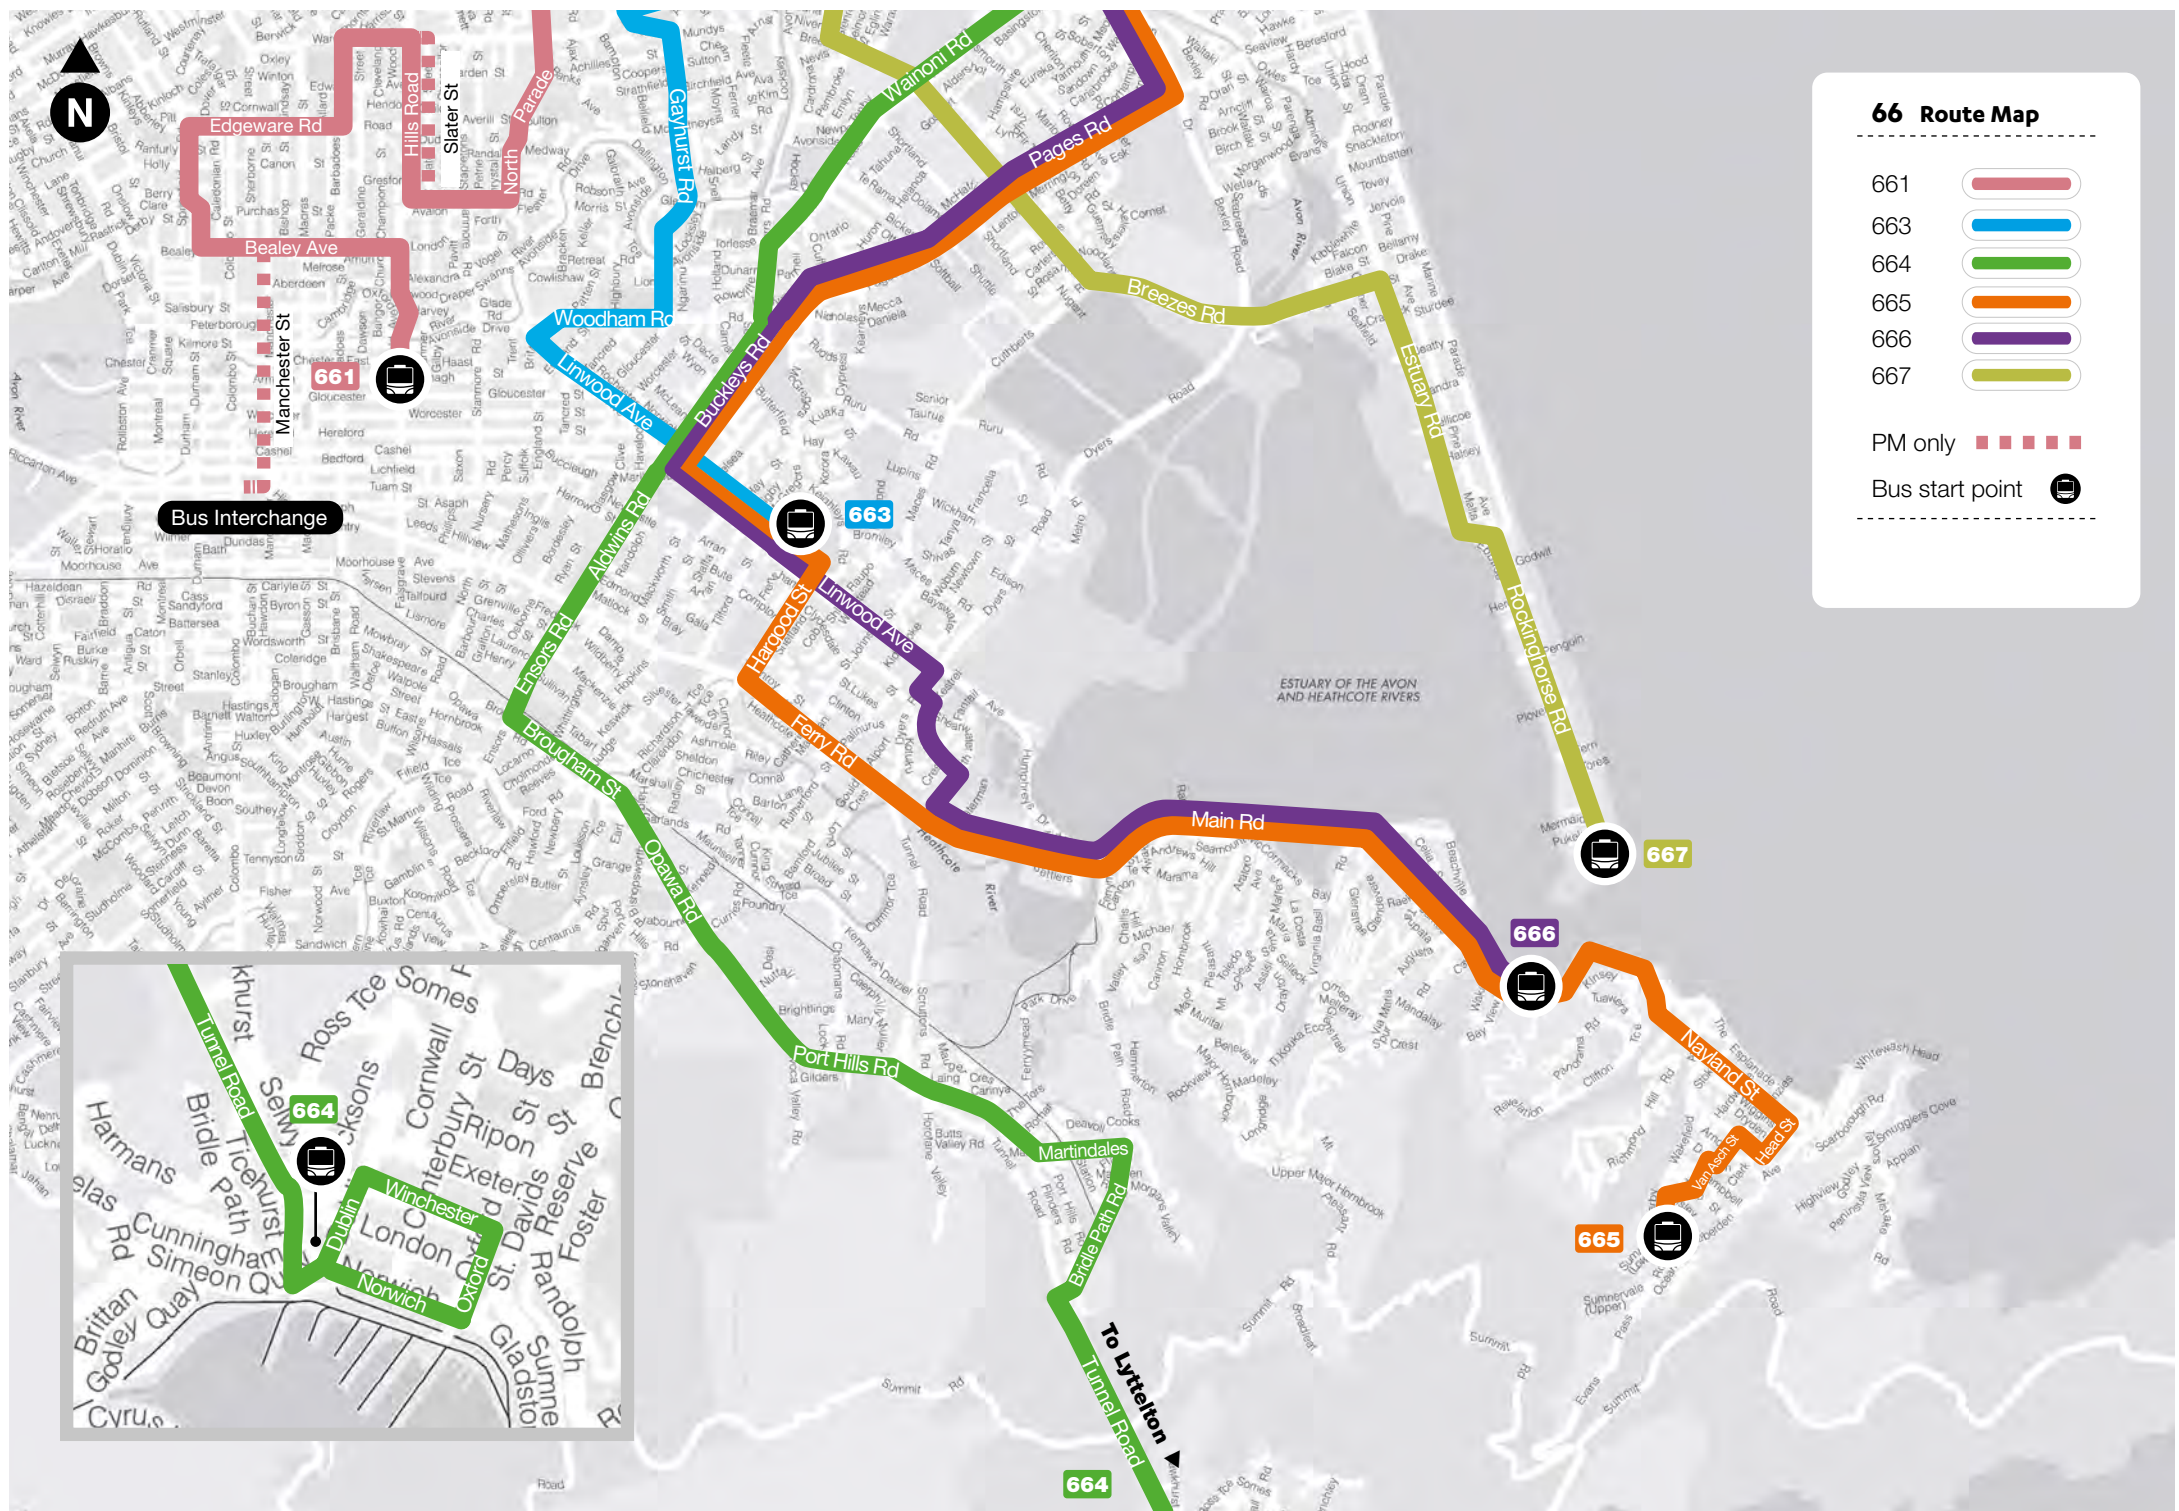

669 Queenspark

Morning Trip	M/T/W/F	Th	Afternoon Trip	M/T	Th	W/F
Bluestone Dr	7.50am	8.00am	AGHS & SBHS	3.00pm	3.10pm	2.45pm
Broadhaven Rd	8.00am	8.10am	Broadhaven Rd	3.10pm	3.20pm	2.55pm
AGHS & SBHS	8.20am	8.30am	Bluestone Dr	3.20pm	3.30pm	3.05pm

724 Rangiora

Morning Trip	M/T/W/F	Th	Afternoon Trip	M/T/Th	Th	W/F
Ashley St (Rangiora)	7.00am	7.20am	AGHS & SBHS	3.10pm	3.10pm	2.45pm
Kippenberger Ave (Rangiora)	7.20am	7.40am	Kaiapoi	3.40pm	3.40pm	3.15pm
Woodend	7.25am	7.45am	Woodend	3.50pm	3.50pm	3.25pm
Kaiapoi	7.35am	7.55am	Kippenberger Ave (Rangiora)	3.55pm	3.55pm	3.30pm
AGHS & SBHS	8.20am	8.30am	Ashley St (Rangiora)	4.20pm	4.20pm	3.55pm

Bower Rd off-street bus bays

- 668 Spencerville
- 669 Queenspark
- 724 Rangiora

Travis Rd on-street bus bays

- 660 Redwood
- 661 Edgeware & Richmond
- 663 Linwood

66 Route Map

- 661 
- 663 
- 664 
- 665 
- 666 
- 667 

PM only 

Bus start point 

66 Route Map

- 668 
- 724 

Bus start point 

To City
Marshland Rd

To Prestons
Lower Styx Rd

668