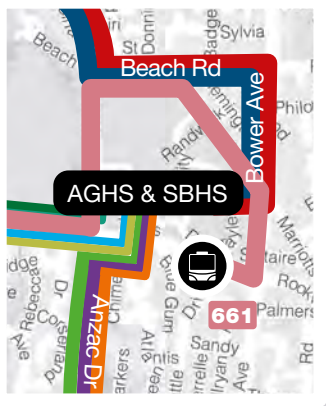

724 Rangiora

Morning Trip	M/T/W/F	Th	Afternoon Trip	M/T/Th	Th	W/F
Ashley St (Rangiora)	7.00am	7.20am	AGHS & SBHS	3.10pm	3.10pm	2.45pm
Kippenberger Ave (Rangiora)	7.20am	7.40am	Kaiapoi	3.40pm	3.40pm	3.15pm
Woodend	7.25am	7.45am	Woodend	3.50pm	3.50pm	3.25pm
Kaiapoi	7.35am	7.55am	Kippenberger Ave (Rangiora)	3.55pm	3.55pm	3.30pm
AGHS & SBHS	8.20am	8.30am	Ashley St (Rangiora)	4.20pm	4.20pm	3.55pm

Need help?

Give us a call on 366 88 55
or visit metro.co.nz

66 Route Map

- 660
- 661
- 663
- 664
- 665
- 666
- 667
- 668
- 669
- 724

- PM only
- Schools
- Bus start point

Travis Rd off-street bus bays

- 664 Lyttelton
- 665 Sumner
- 666 Redcliffs
- 667 Southshore

Bower Rd off-street bus bays

- 668 Spencerville
- 669 Queenspark
- 724 Rangiora

Travis Rd on-street bus bays

- 660 Redwood
- 661 Edgeware & Richmond
- 663 Linwood

66 Route Map

- 661 
- 663 
- 664 
- 665 
- 666 
- 667 

PM only 

Bus start point 

66 Route Map

- 668 
- 724 

Bus start point 

To City
Marshland Rd

To Prestons
Lower Styx Rd

668