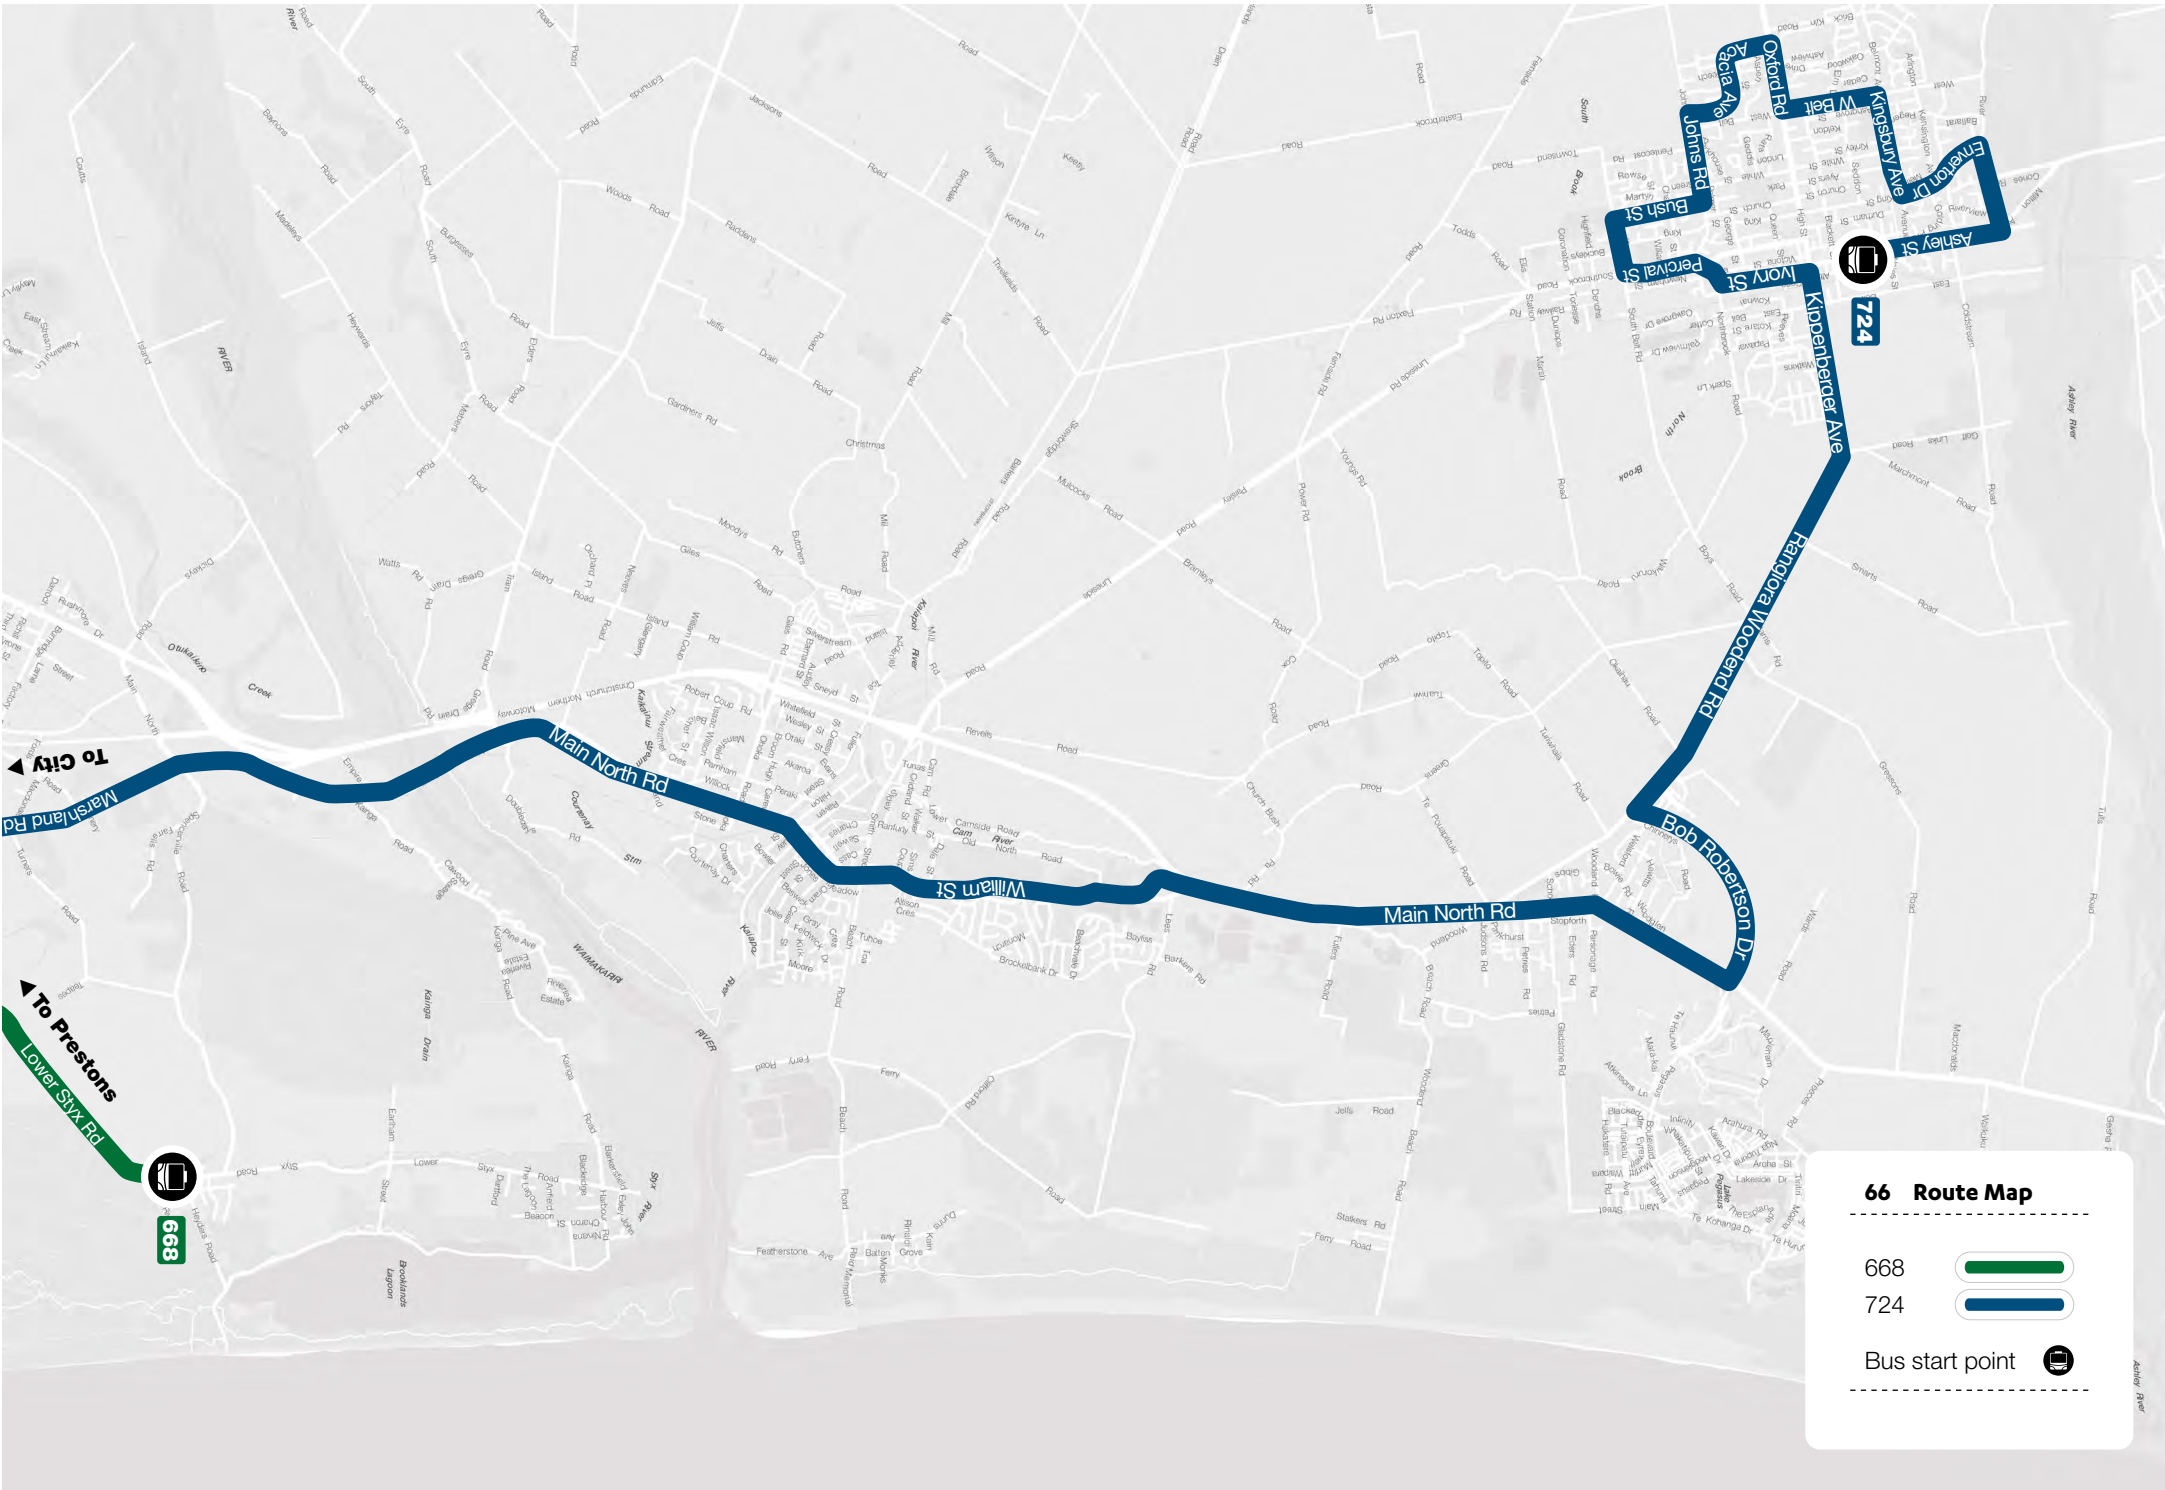

724 Rangiora

Morning Trip	M/T/W/F	Th	Afternoon Trip	M/T/Th	Th	W/F
Ashley St (Rangiora)	7.00am	7.20am	AGHS & SBHS	3.10pm	3.10pm	2.45pm
Kippenberger Ave (Rangiora)	7.20am	7.40am	Kaiapoi	3.40pm	3.40pm	3.15pm
Woodend	7.25am	7.45am	Woodend	3.50pm	3.50pm	3.25pm
Kaiapoi	7.35am	7.55am	Kippenberger Ave (Rangiora)	3.55pm	3.55pm	3.30pm
AGHS & SBHS	8.20am	8.30am	Ashley St (Rangiora)	4.20pm	4.20pm	3.55pm

Need help?

Give us a call on 366 88 55
or visit metro.co.nz

66 Route Map

- 660
- 661
- 663
- 664
- 665
- 666
- 667
- 668
- 669
- 724

- PM only
- Schools
- Bus start point

Travis Rd off-street bus bays

- 664 Lyttelton
- 665 Sumner
- 666 Redcliffs
- 667 Southshore

Bower Rd off-street bus bays

- 668 Spencerville
- 669 Queenspark
- 724 Rangiora

Travis Rd on-street bus bays

- 660 Redwood
- 661 Edgeware & Richmond
- 663 Linwood

66 Route Map

- 661 
- 663 
- 664 
- 665 
- 666 
- 667 

PM only 

Bus start point 

66 Route Map

- 668 
- 724 

Bus start point 

To City
Marshland Rd

To Prestons
Lower Styx Rd

668