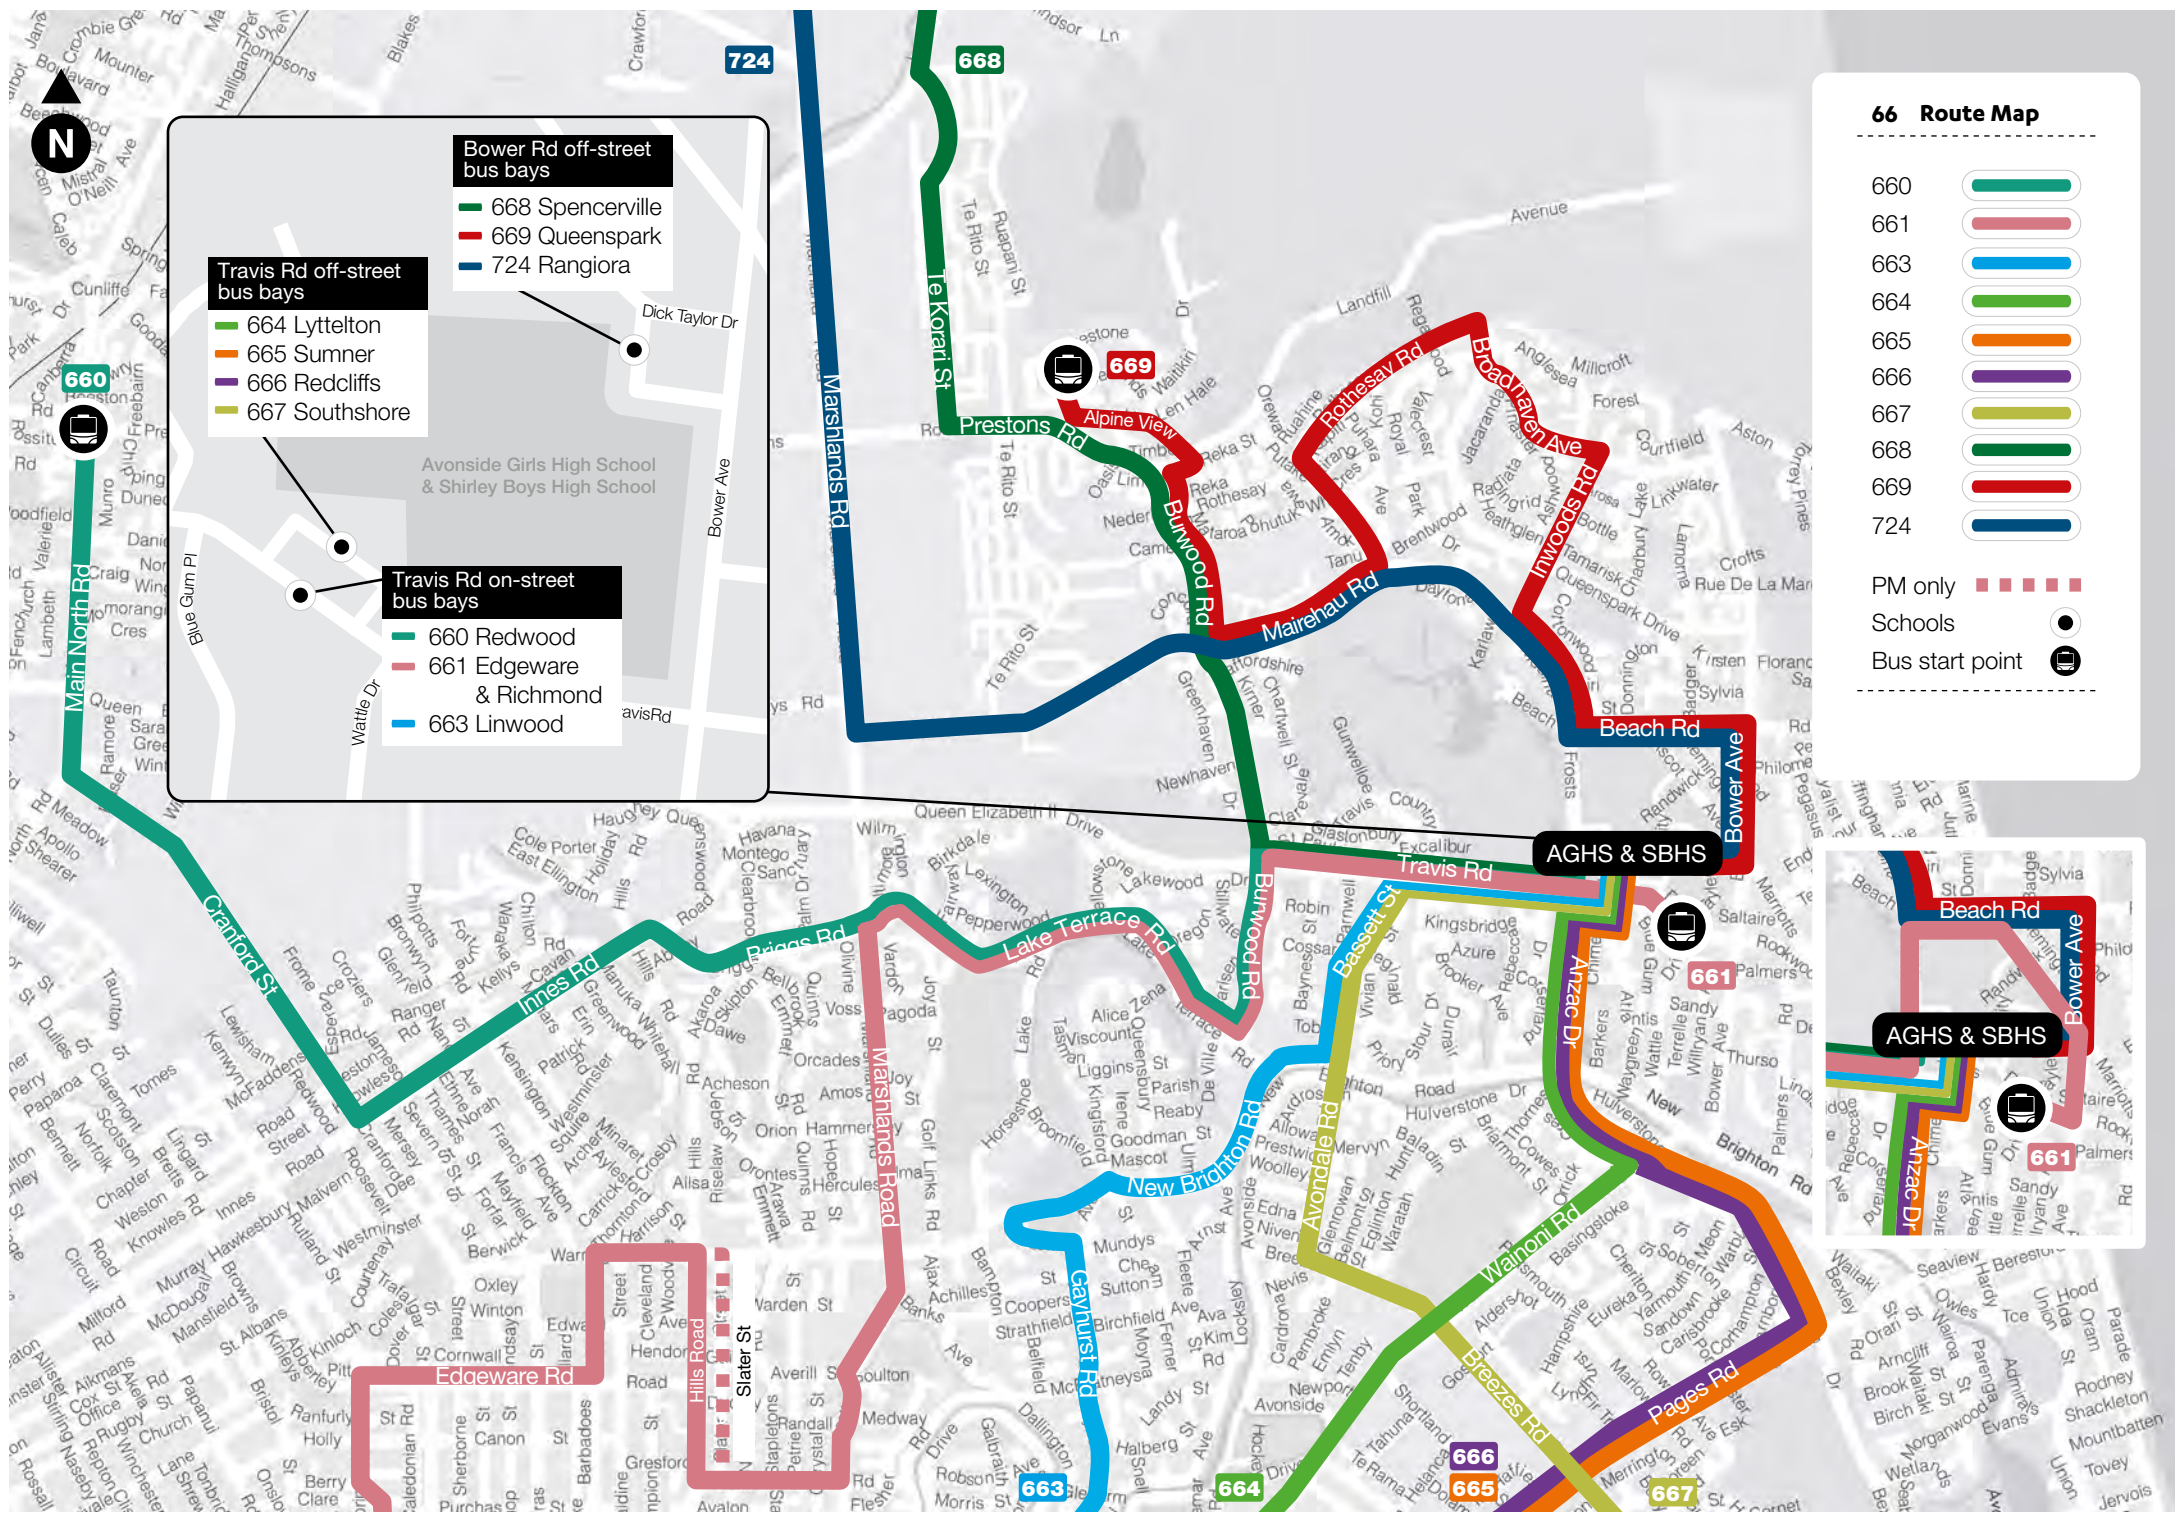

66 Route Map

- 660
- 661
- 663
- 664
- 665
- 666
- 667
- 668
- 669
- 724

- PM only
- Schools
- Bus start point

Travis Rd off-street bus bays

- 664 Lyttelton
- 665 Sumner
- 666 Redcliffs
- 667 Southshore

Bower Rd off-street bus bays

- 668 Spencerville
- 669 Queenspark
- 724 Rangiora

Travis Rd on-street bus bays

- 660 Redwood
- 661 Edgeware & Richmond
- 663 Linwood