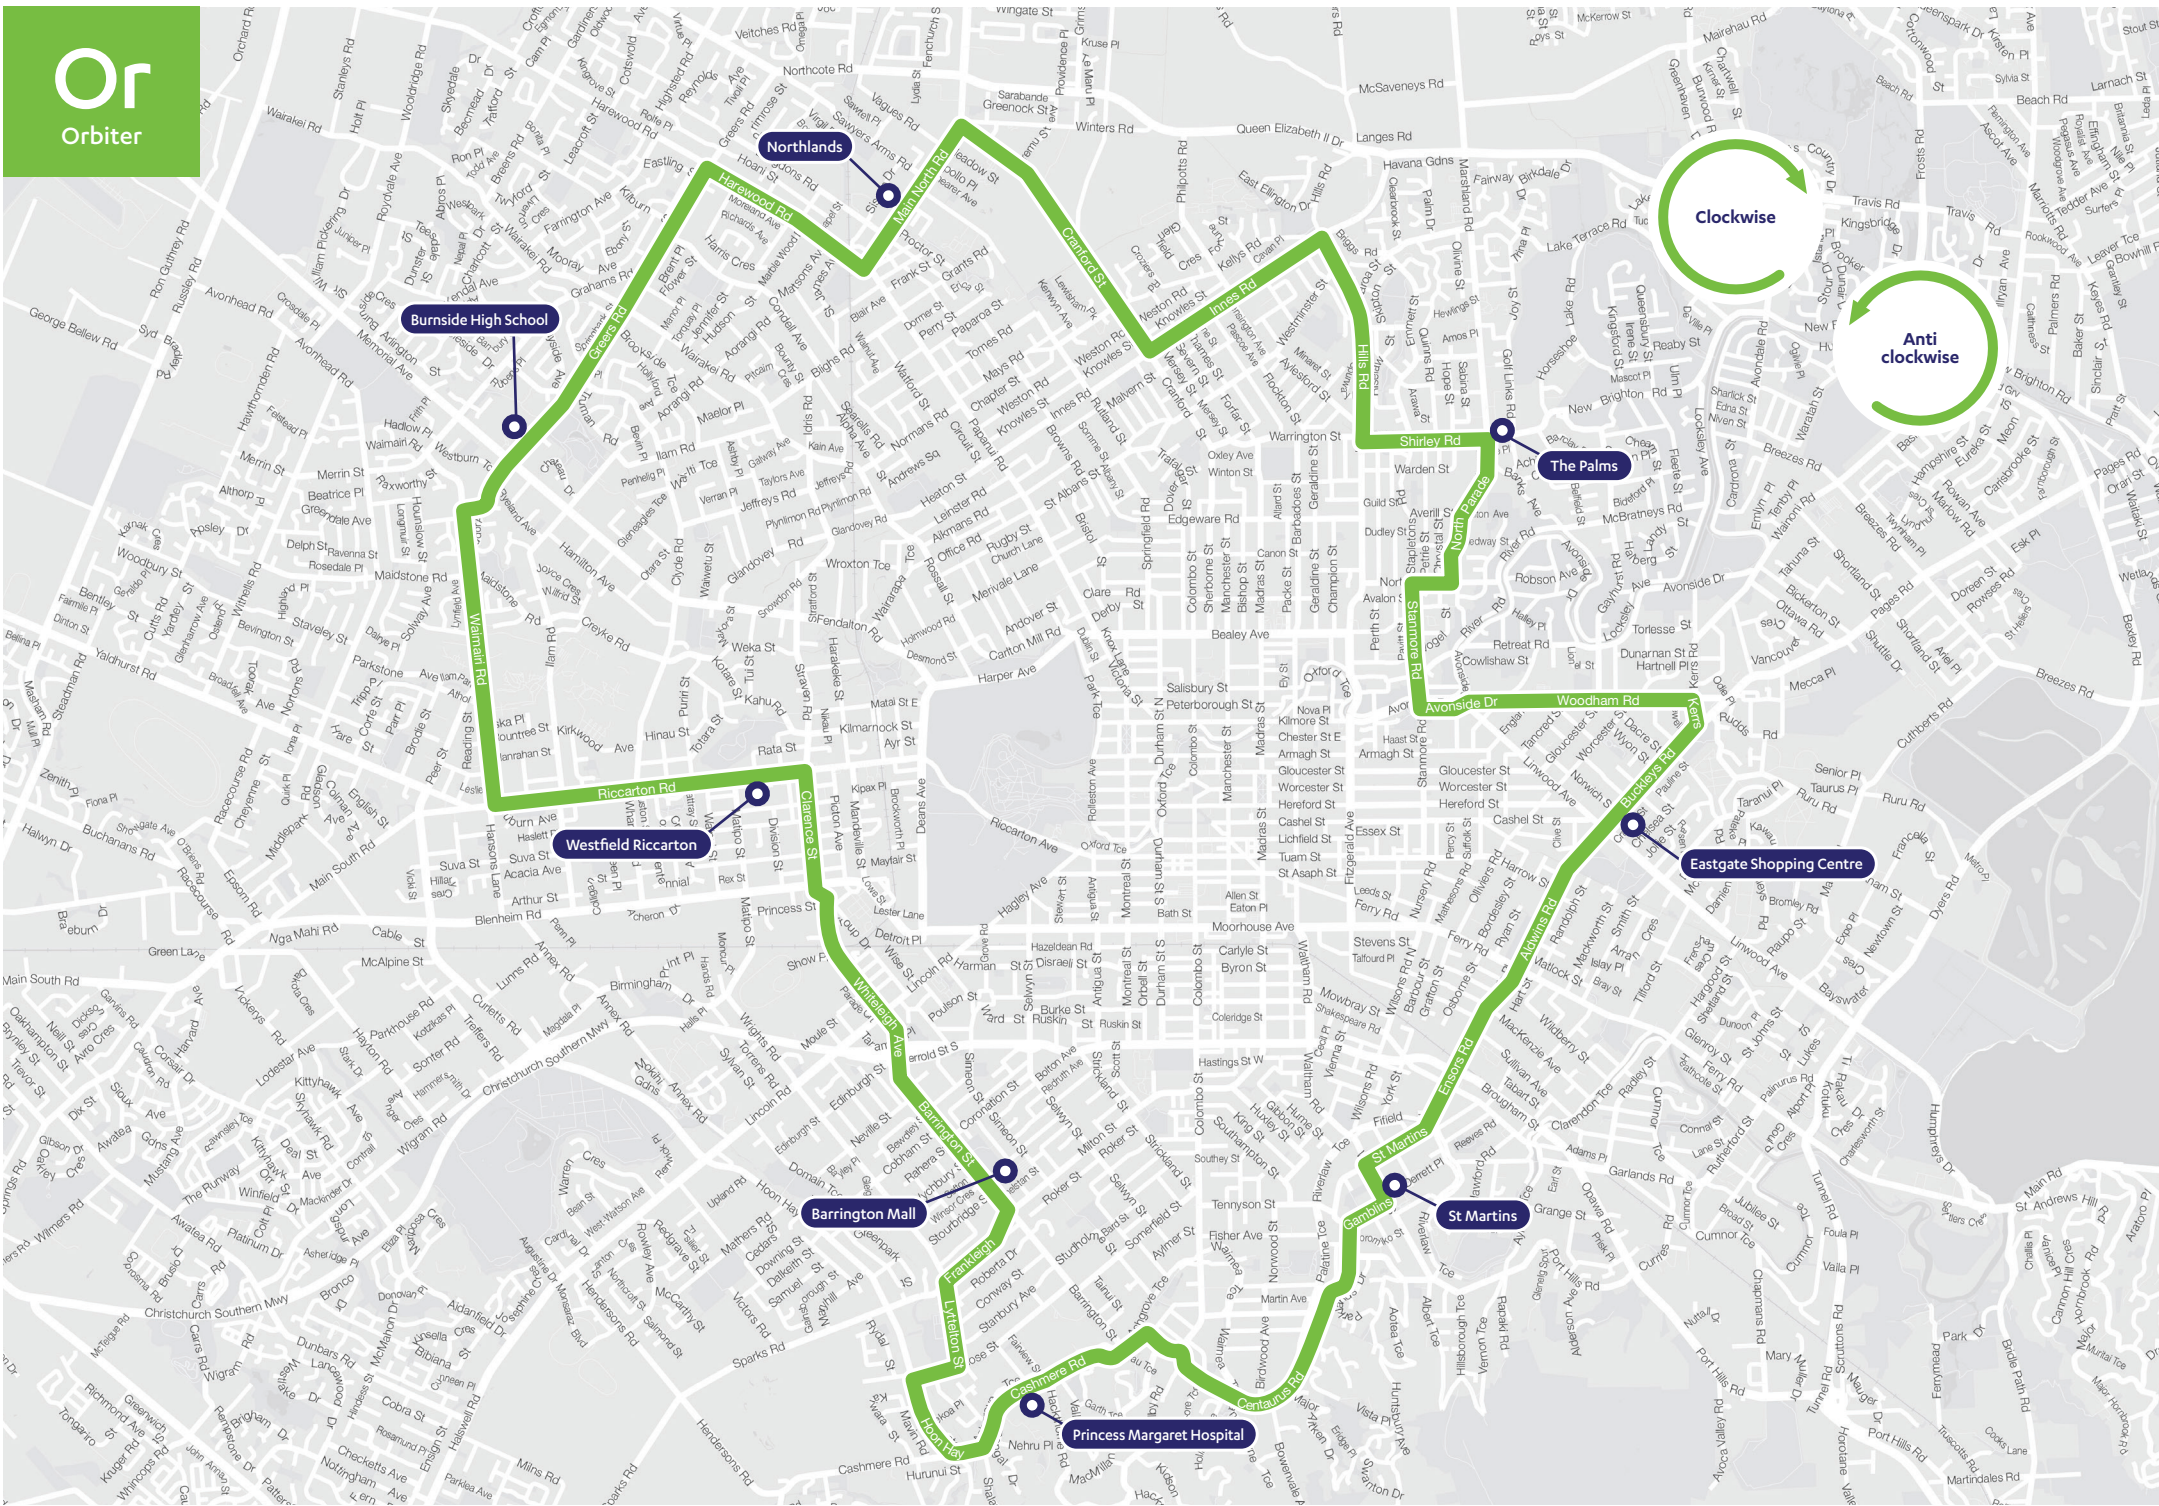

Northlands

Burnside High School

Westfield Riccarton

Barrington Mall

Princess Margaret Hospital

Clockwise

Anti clockwise

The Palms

Eastgate Shopping Centre